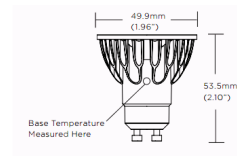

CLICK TO VIEW PRODUCT

Notes: