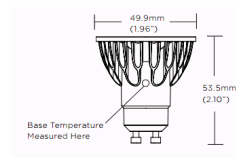

CLICK TO VIEW PRODUCT

Notes: