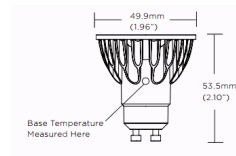

CLICK TO VIEW PRODUCT

Notes: