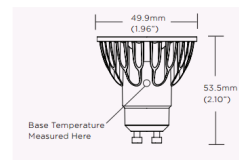

By Soraa

Description

Brilliant 3 7.5 Watt 120 volt LED GU10 base MR16 from Soraa with 10, 25, 36 or 60 degree beam angle in 2700K or 3000K color temperature with lumen output range of 475 to 525 lumens and 85CRI. Equivalent to a 65 watt halogen. 35,000 hour average lamp life. Saves over 85 percent of energy compared to standard halogen lamps. LED retrofit lamp to replace 120 volt MR16 GU10 base halogen lamps in recessed downlights, track lighting, and other applications. Dimmable to 20 percent with specific approved magnetic and electronic dimmers and transformers (see attached manufacturer specification for compatibility). UL listed. Suitable for fully enclosed fixtures and damp locations. Can be used with front glass cover. 3 year warranty. 1.96 inch diameter x 2.10 inch height. 10 Degree beam angle version SNAP accessory compatible, sold separately.

Specifications

COLOR	N/A
BODY FINISH	N/A
WATTAGE	7.5W
DIMMER	Dimmable
DIMENSIONS	1.96"W x 2.1"H
BULB	1 x MR16/GU10/7.5W/120V LED

Technical Information

LAMP LIFE	35000 hours
BEAM ANGLE	10°
COLOR RENDERING	85 CRI
LAMP COLOR	2700K
LUMENS/WATT	63.33
LUMINOUS FLUX	475 lumens