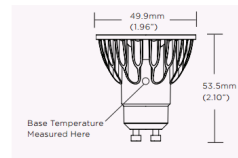

By Soraa

Description

Brilliant 3 7.5 Watt 120 volt LED GU10 base MR16 from Soraa with 10, 25, 36 or 60 degree beam angle in 2700K or 3000K color temperature with lumen output range of 475 to 525 lumens and 85CRI. Equivalent to a 65 watt halogen. 35,000 hour average lamp life. Saves over 85 percent of energy compared to standard halogen lamps. LED retrofit lamp to replace 120 volt MR16 GU10 base halogen lamps in recessed downlights, track lighting, and other applications. Dimmable to 20 percent with specific approved magnetic and electronic dimmers and transformers (see attached manufacturer specification for compatibility). UL listed. Suitable for fully enclosed fixtures and damp locations. Can be used with front glass cover. 3 year warranty. 1.96 inch diameter x 2.10 inch height. 10 Degree beam angle version SNAP accessory compatible, sold separately.

Specifications

COLOR	N/A
BODY FINISH	N/A
WATTAGE	7.5W
DIMMER	Dimmable
DIMENSIONS	1.96"W x 2.1"H
BULB	1 x MR16/GU10/7.5W/120V LED

Technical Information

LAMP LIFE	35000 hours
BEAM ANGLE	10°
COLOR RENDERING	85 CRI
LAMP COLOR	2700K
LUMENS/WATT	63.33
LUMINOUS FLUX	475 lumens