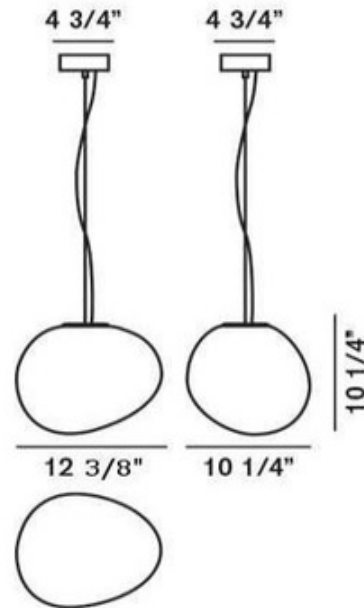

Gregg Media Suspension

Designer: Roberto & Ludovica Palomba

Description:

Gregg Media Suspension features a Satin White diffuser that completely embraces the light source and gives excellent light diffusion. Gregg is an organic, elegant, and familiar shape that does not use pure geometry. Two lamping options. LED: Integrated 23 watt 120 volt LED light source. INC: One 100 watt max 120 volt Medium base bulb is required, but not included. 12.18 inch width x 10.25 inch height x 10.25 inch depth. Choice of 78 inch or 200 inch cable. UL Listed.

Shown in: Aluminum / White

List Price: \$943.75
Our Price: \$755.00

Shade Color: White
Body Finish: Aluminum
Lamp: 1 x A19/Medium (E26)/72W/120V Incandescent
Wattage: 72W
Dimmer: Incandescent
Dimensions: 200"L x 10.25"H x 12.18"W x 10.25"D