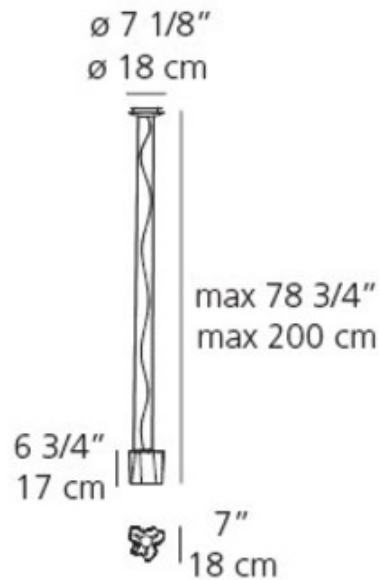

Logico Micro Single Suspension

Designer: M. De Lucchi & Reichert

Description:

Logico Micro Single suspension features hand-blown glass with satined crystal finish which produces a diffused light. Diffuser supporting frame in die-cast aluminum, pale grey finish. Supporting cables in stainless steel. Designed for applications as a single unit or as an assembly of three units in a nested or linear configuration. One 60 watt 120 volt G16.5 candelabra base incandescent lamp not included. Diffused light distribution. UL listed. Made in Italy.

Shown in: Grey / White

List Price: \$693.75
Our Price: \$555.00

Shade Color: White
Body Finish: Grey
Lamp: 1 x G16.5/Candelabra (E12)/60W/120V Incandescent
Wattage: 60W
Dimmer: Incandescent
Dimensions: 6.75"H x 7"W