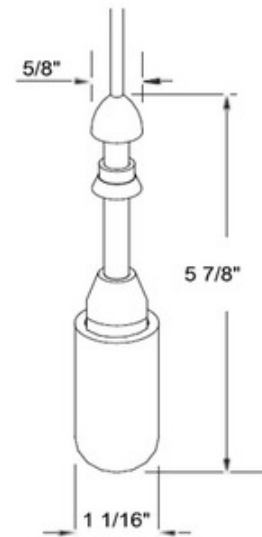

BRAND

WAC Lighting

DESCRIPTION

QP 601 Pendant Socket is available in Chrome. For use with WAC glass shades, sold separately. Includes one 50 watt 12 volt JC GY6.35 halogen bi-pin lamp, 72 inch field adjustable suspension cable, and QP quick connect adapter. UL listed. Requires canopy and glass to make a complete fixture, sold separately.

SHADE COLOR	N/A
BODY FINISH	Chrome
WATTAGE	50W
DIMMER	Dimmable
DIMENSIONS	1.06"W x 5.88"H
BULB INCLUDED	
LAMP	1 x JC/GY6.35 (bipin)/50W/12V Halogen

SPEC #

WAC24113

COMPANY

PROJECT

FIXTURE TYPE

APPROVED BY

DATE