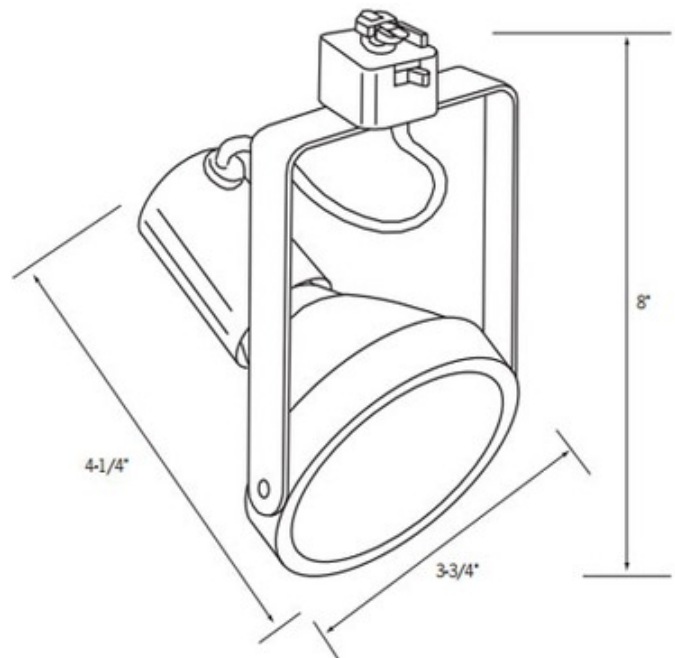

**BRAND**

ConTech

**DESCRIPTION**

CTL830 Line Voltage PAR30 Gimbal Track Fixture with its 2-plane gimbal design permits 360 degree horizontal swivel and 150 degree adjustability in the vertical plane for excellent aiming. Sure-Set yoke holds the fixture firmly in place. Integral on-off switch and track polarity indicator are standard. Finish available in Black, White or Unfinished Aluminum with Black adapter and cord. One 75 watt, 120 volt PAR30 medium base lamp is required, but not included. Supplied with accessory clips (FA-38) that will accept one LF20 lens, LA-37 eggcrate louver or BD30 black barn doors, sold separately. 3.75 inch diameter x 4.25 inch height x 8 inch length. cCSAus Certified. Suitable for dry locations. For use with ConTech 1-circuit and 2-circuit 120 volt line voltage track systems.

<b>SHADE COLOR</b>	N/A
<b>BODY FINISH</b>	Black
<b>WATTAGE</b>	75W
<b>DIMMER</b>	Standard 120V
<b>DIMENSIONS</b>	8"L x 3.75"W x 4.25"H
<b>BULB NOT INCLUDED</b>	
<b>LAMP</b>	1 x PAR30/Medium (E26)/75W/120V Halogen