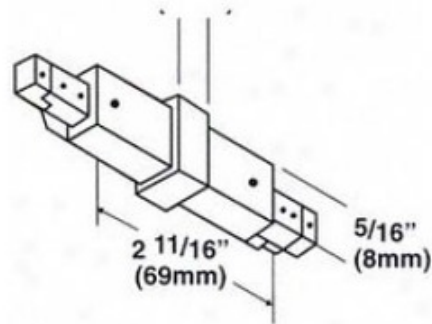

1-Circuit Track LA-2 Conductive Mini Connector

Description:

Conductive end to end mini connector for single circuit track. Finish in Black, White or Silver. 2.7 inch width x 1.5 inch depth.

Shown in: White

List Price: \$20.00
 Our Price: \$12.00

Shade Color: N/A
 Body Finish: White
 Lamp: N/A
 Wattage: N/A
 Dimmer: N/A
 Dimensions: 2.7"W x 1.5"D

Product Number: CNT24359			
Company:		Fixture Type:	Date: Feb 25, 2018
Project:		Approved By:	