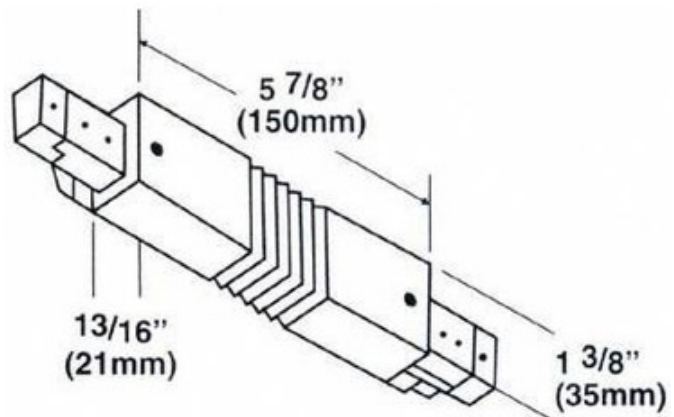

# 1-Circuit Track LA-3 Flexible Connector

**Description:**

Flexible connector for single circuit track joins two track sections and flexes left, right, up or down allowing wall to ceiling or pitched ceiling applications. 35 to 325 degrees. Available in Black, White or Silver. 5.9 inch width x 1.4 inch depth x .9 inch height.

Shown in: White

List Price: \$40.00  
 Our Price: \$24.00

Shade Color: N/A  
 Body Finish: White  
 Lamp: N/A  
 Wattage: N/A  
 Dimmer: N/A  
 Dimensions: 1.4"H x 5.9"W x 0.9"D

Product Number: <b>CNT24367</b>			
Company:		Fixture Type:	Date: Feb 25, 2018
Project:		Approved By:	