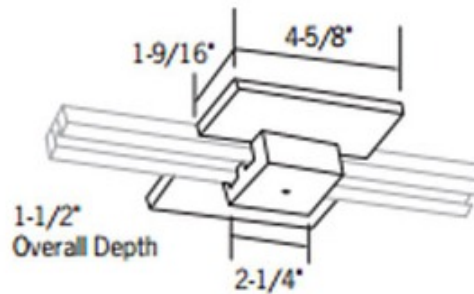

1-Circuit Track LA-7 Floating Feed Kit

Description:

Floating feed point kit for single circuit track can be installed at any point along a track section. Kit includes square J-box canopy cover, J-box mounting bracket, track adaptor and one LA-211 series end cap. Finish in Black, Silver or White. 4.6 inch width x 1.5 inch height.

Shown in: Black

List Price: \$30.00
 Our Price: \$18.00

Shade Color: N/A
 Body Finish: Black
 Lamp: N/A
 Wattage: N/A
 Dimmer: N/A
 Dimensions: 1.5"H x 4.6"W

Product Number: CNT24377			
Company:		Fixture Type:	Date: Feb 19, 2018
Project:		Approved By:	