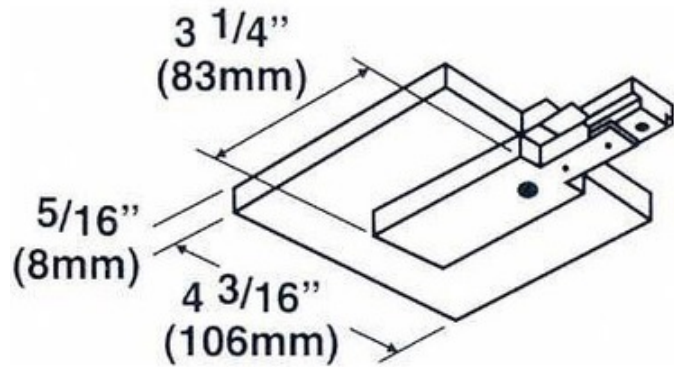

1-Circuit Track LA-9 Outlet Box Feed Kit

Description:

Outlet box feed kit for single circuit track features a square cover plate with end feed. One 0.5 inch knockout Kit includes J-box mounting bracket, threaded nipple and nut. Finish in Black, Silver or White. 4.2 inch depth x .3 inch height.

Shown in: White

List Price: \$25.00
 Our Price: \$15.00

Shade Color: N/A
 Body Finish: White
 Lamp: N/A
 Wattage: N/A
 Dimmer: N/A
 Dimensions: 0.3"H x 4.2"W x 4.2"D

Product Number: CNT24386			
Company:		Fixture Type:	Date: Feb 24, 2018
Project:		Approved By:	