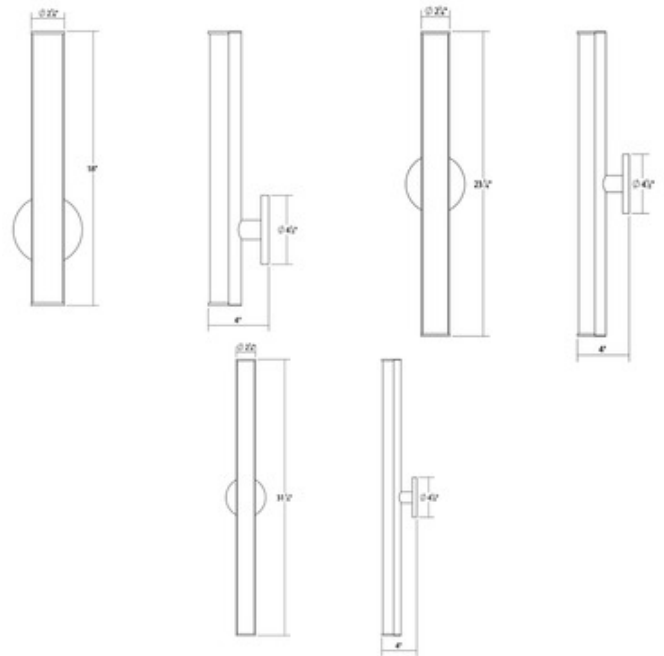

BRAND

Vistosi

DESCRIPTION

Smoking SP pendant features two blown glass pieces. A hand blown crystal diffuser with a semi-transparent glossy black blown glass body. Finish in satin nickel. Available in a pendant and floor lamp version. One 150 watt, 120 volt, A19 medium base incandescent lamp not included. General light distribution. Overall maximum height is 47 inches. 4 inch diameter x 27.5 inch height.

SHADE COLOR	Glossy Black / Crystal
BODY FINISH	Satin Nickel
WATTAGE	150W
DIMMER	Standard 120V
DIMENSIONS	4"W x 27.5"H
BULB NOT INCLUDED	
LAMP	1 x A19/Medium (E26)/150W/120V Incandescent 1 x A19/Medium (E26)/120V LED

SPEC # VIS2501

COMPANY	PROJECT	FIXTURE TYPE	APPROVED BY	DATE