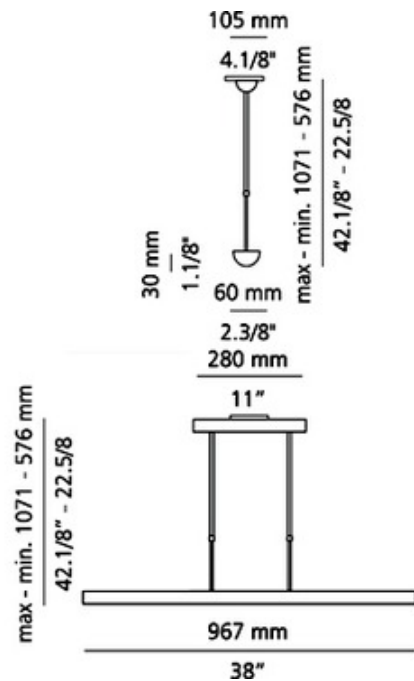

DESIGNER

Leonardo Marelli

BRAND

Estiluz

DESCRIPTION

T-1158 linear suspension features a brushed nickel finish. Features telescoping stems. Available in a suspension, wall sconce and floor lamp version. Three 150 watt, 120 volt, T3 Long R7s base halogen lamps not included. Direct and indirect light distribution. ETL listed. Height adjusts 22.63-42.13 inches. 2.38W x 42.13H x 38L.

SHADE COLOR	N/A
BODY FINISH	Brushed Nickel
WATTAGE	450W
DIMMER	Standard 120V
DIMENSIONS	38"L x 2.38"W x 42.13"H
BULB NOT INCLUDED	
LAMP	3 x T3LONG/R7s (RSC)/150W/120V Halogen

SPEC # EST2519

COMPANY

PROJECT

FIXTURE TYPE

APPROVED BY

DATE