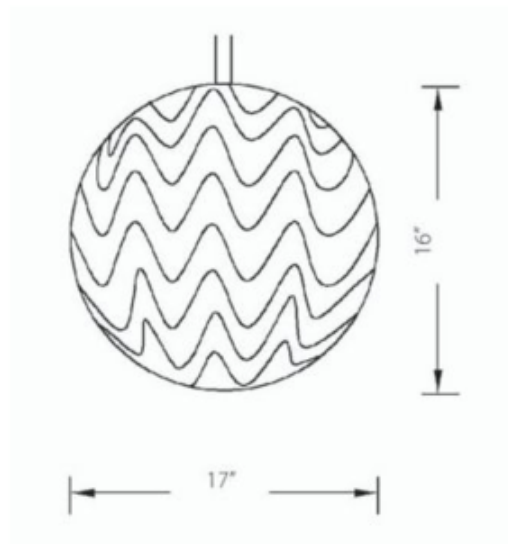

Description:

Meringue Plug in Pendant features waved layers of White polypropylene that create a stunning luminaire. One 60 watt, 120 volt, A19 type Medium base incandescent bulb is required, but not included. General light distribution. 17 inch width x 16 inch height with 197 inch cable and plug. Can be converted to hard wired pendant with canopy by a qualified electrician.

Shown in: White

List Price: $192.50
Our Price: $154.00

Shade Color: White
Body Finish: N/A
Lamp: 1 x A19/Medium (E26)/60W/120V Incandescent
1 x A19/Medium (E26)/120V LED
Wattage: 60W
Dimmer: Incandescent
Dimensions: 16"H x 17"W