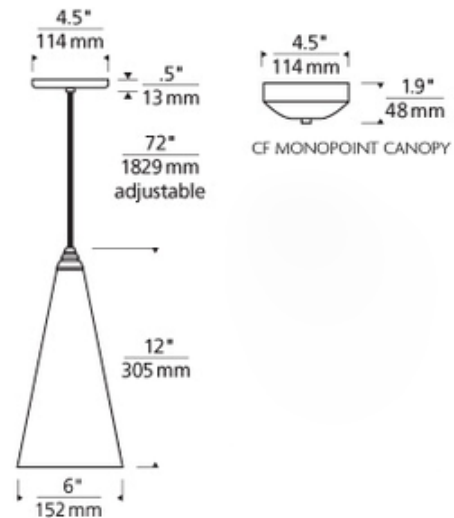

**BRAND**

Visual Comfort Modern

**DESCRIPTION**

Emerge Pendant features a conical shaped glass shade, richly layered in brilliant color, with machined top detail suspended from a round canopy. Shade available in Lime Green, Tahoe Pine Amber or White Frit. Canopy available in Black, Satin Nickel, White or Antique Bronze. Black, Satin Nickel and White canopy options highlighted with Satin Nickel top detail and clear cable. Antique Bronze finish highlighted with Antique Bronze detail and brown cable. Available with incandescent or compact fluorescent lamp option. Incandescent includes one 75 watt 120 volt medium base incandescent lamp and 4.5 inch round flush mount canopy. Fluorescent includes one 18 watt GX24Q-2 triple tube compact fluorescent lamp with non-dimmable electronic ballast and 4.5 inch round surface mount canopy. Includes six feet of field cuttable suspension cable. ETL listed. 6 inch diameter x 12 inch height x 84 inch length.

<b>SHADE COLOR</b>	White Frit
<b>BODY FINISH</b>	Antique Bronze
<b>WATTAGE</b>	75W
<b>DIMMER</b>	Standard 120V
<b>DIMENSIONS</b>	84"L x 6"W x 12"H
<b>BULB INCLUDED</b>	
<b>LAMP</b>	1 x A19/Medium (E26)/75W/120V Incandescent 1 x A19/Medium (E26)/120V LED

**SPEC #** TLG2554

COMPANY	PROJECT	FIXTURE TYPE	APPROVED BY	DATE