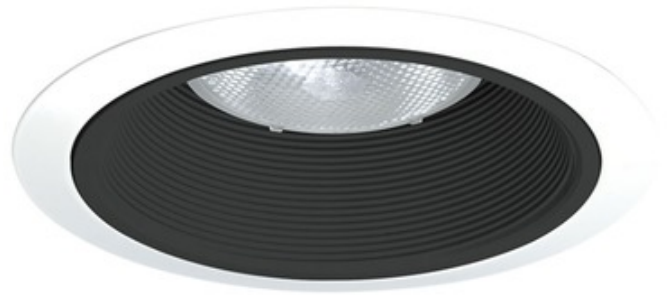

BRAND

Juno Lighting

DESCRIPTION

24 Series 6 Inch Tapered Baffle Downlight Trim is available with a White trim and White or Black baffle, Black trim with a Black baffle, or Satin Chrome trim with a Black baffle. Lamp type and wattage dependent on housing/trim combination (see attached Juno manufacturer specification). A complete fixture includes a housing and trim, sold separately.

Shown in: White/ Black Baffle

TRIM COLOR	N/A
BODY FINISH	White/ Black Baffle
WATTAGE	75W
DIMMER	Dimmable
DIMENSIONS	6"W
BULB NOT INCLUDED	

LAMP	1 x PAR30L/Medium (E26)/75W/120V Halogen
	1 x BR30/Medium (E26)/120V Incandescent
	1 x LED/120V LED
	1 x PAR30L/Medium (E26)/120V LED
	1 x BR30/Medium (E26)/120V Halogen

Technical Information

FUNCTION	Downlight
APERTURE SHAPE	Round
APERTURE SIZE	5.750"

SPEC #	JUN25583
---------------	----------

COMPANY	PROJECT	FIXTURE TYPE	APPROVED BY	DATE