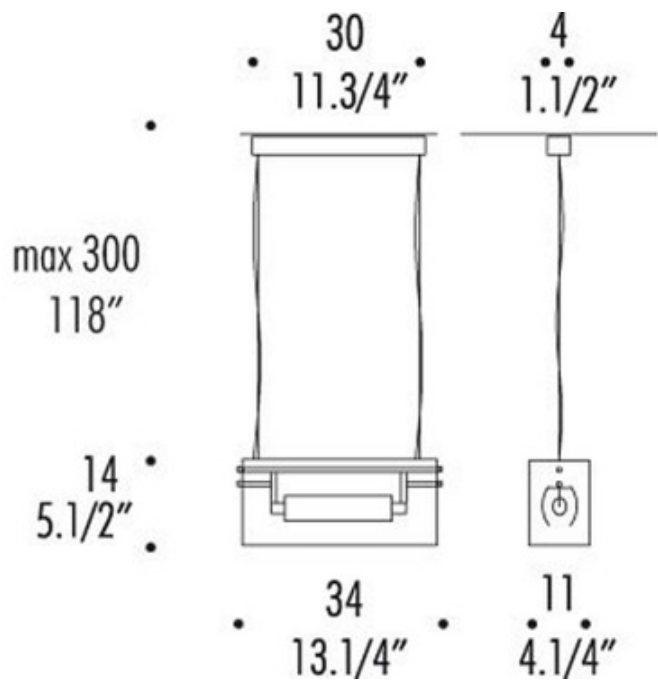

Vittoria S2 Suspension

Designer: R. Toso & N. Massari & Associates

Description:

Vittoria S2 suspension features a hand blown oval glass diffuser. Glass diffuser also available in crystal, mirrored chrome glass, satin white, satin blue, satin amber and satin red. Features an anti-glare screen. Finish available in polished chrome and brushed nickel. One 150 watt, 120 volt, T3 Long RSC base halogen lamp not included. General light distribution. c/UL listed. Made in Italy. Overall height is 118 inches. 13.25W x 5.5H.

Shown in: Polished Chrome / Crystal

List Price: \$1618.75
Our Price: \$1295.00

Shade Color: Crystal
Body Finish: Polished Chrome
Lamp: 1 x T3LONG/R7s (RSC)/150W/120V Halogen
Wattage: 150W
Dimmer: Incandescent
Dimensions: 5.5"H x 13.25"W