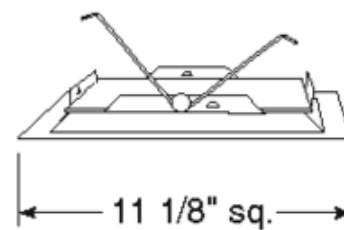

BRAND

Juno Lighting

DESCRIPTION

70 Series 10 Inch Square Crystal Diffuser Trim features a crystal diffuser with a White trim finish. One 120 volt, A19 or A21 medium base incandescent/halogen or LED equivalent is required, but not included. Lamp type and wattage dependent on housing/trim combination (see attached Juno manufacturer specification). A complete fixture includes a housing and trim, sold separately.

TRIM COLOR	Crystal
BODY FINISH	White
WATTAGE	72W
DIMMER	Dimmable
DIMENSIONS	11.1"W x 11.1"D

BULB NOT INCLUDED

LAMP	1 x A19/Medium (E26)/72W/120V Incandescent
	1 x A19/Medium (E26)/120V Incandescent
	1 x A19/Medium (E26)/120V LED
	1 x A21/Medium (E26)/120V Incandescent
	1 x A21/Medium (E26)/120V LED

Technical Information

FUNCTION	Decorative
CEILING TYPE	Drywall with Trim
APERTURE SHAPE	Square
APERTURE SIZE	10.000"

SPEC #	JUN25788
---------------	----------

COMPANY	PROJECT	FIXTURE TYPE	APPROVED BY	DATE