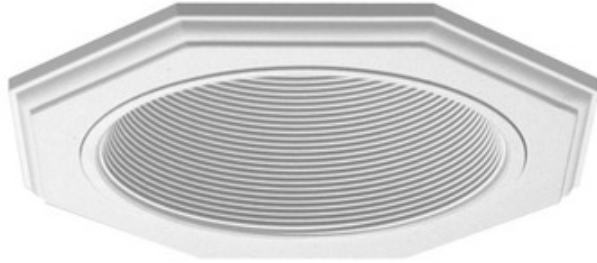

9024 Series 6 Inch Octagonal Trim

Description:

9024 Series 6 Inch Octagonal Trim with White trim and baffle. One 120 volt, BR30 or PAR30 medium base halogen/incandescent or LED equivalent lamp is required, but not included, or available with 120 volt LED module included in housing. Lamp type and wattage dependent on housing/trim combination (see attached Juno manufacturer specification). A complete fixture includes a housing and trim, sold separately.

Shown in: White/ White Baffle

List Price: \$73.26
Our Price: \$43.96

- Shade Color:** N/A
- Body Finish:** White/ White Baffle
- Lamp:**
 - 1 x BR30/Medium (E26)/65W/120V Incandescent
 - 1 x BR30/Medium (E26)/120V LED
 - 1 x LED/120V LED
 - 1 x PAR30S/Medium (E26)/120V Halogen
 - 1 x PAR30S/Medium (E26)/120V LED
 - 1 x BR30/Medium (E26)/120V Halogen
- Wattage:** 65W
- Dimmer:** Dimmable
- Technical Information:**
- Dimensions:** 6" W
- Function:** Downlight
- Ceiling Type:** Drywall with Trim
- Aperture Shape:** Round
- Aperture Size:** 5.750"