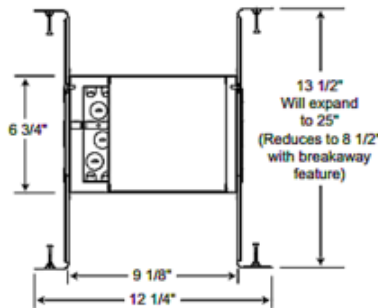

# IC1 4 Inch IC New Construction Housing

**Description:**

IC1 4 Inch IC Air-Loc New Construction Housing features a double wall aluminum housing. Inner housing is vertically adjustable to accommodate up to a 1.75 inch ceiling thickness. IC designation allows for housing to be completely covered with insulation. Air-Loc rated housing stops infiltration and exfiltration of air, reducing heating and cooling. Does not require separate ALG gasket. Lamp type and wattage dependent on housing/trim combination (see attached manufacturer specification). UL Listed for through-branch wiring and damp locations. Wet location listed with specific trims. GU10 whip required for use with GU10 MR16 lamp trim. 12.25 inch length x 6.75 inch width x 6 inch height. A complete housing includes a housing and trim, sold separately.

**Technical Information**

- Wattage: 60W
- Ceiling Type: Drywall with Trim
- Dimmer: Dimmable
- Housing Type: New construction IC
- Dimensions: 12.25" L x 6.75" W
- Housing Height: 6"
- Aperture Size: 0.000"
- Product Dimensions: 4.50 inch ceiling cutout