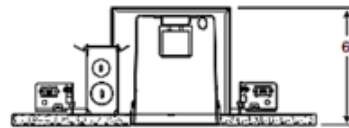

# IC1 4 Inch IC New Construction Housing

**Description:**

IC1 4 Inch IC Air-Loc New Construction Housing features a double wall aluminum housing. Inner housing is vertically adjustable to accommodate up to a 1.75 inch ceiling thickness. IC designation allows for housing to be completely covered with insulation. Air-Loc rated housing stops infiltration and exfiltration of air, reducing heating and cooling. Does not require separate ALG gasket. Lamp type and wattage dependent on housing/trim combination (see attached manufacturer specification). UL Listed for through-branch wiring and damp locations. Wet location listed with specific trims. GU10 whip required for use with GU10 MR16 lamp trim. 12.25 inch length x 6.75 inch width x 6 inch height. A complete housing includes a housing and trim, sold separately.

**Technical Information**

- Wattage: 60W
- Ceiling Type: Drywall with Trim
- Dimmer: Dimmable
- Housing Type: New construction IC
- Dimensions: 12.25" L x 6.75" W
- Housing Height: 6"
- Aperture Size: 0.000"
- Product Dimensions: 4.50 inch ceiling cutout