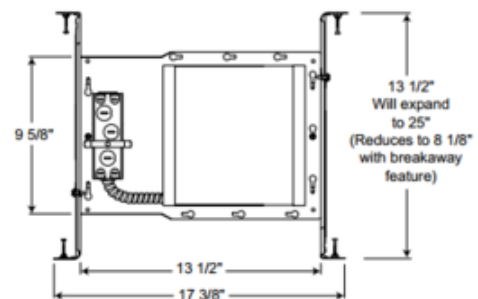

BRAND

Juno Lighting

DESCRIPTION

IC2 6 Inch IC New Construction Housing allows higher wattage and better lamp image cut-off. Features an energy efficient sealed inner housing, double wall housing construction. IC designation allows for housing to be completely covered with insulation. Housing is vertically adjustable to accommodate up to a 1 inch ceiling. The energy efficient housing features an Air-Loc installation (gasket sold separately) to stop infiltration and exfiltration of air, reducing heating and air-cooling costs. Trims shown with Air-Loc symbol do not require a gasket. Lamp type and wattage dependent on housing/trim combination (see attached manufacturer specification). UL listed for through-branch wiring and damp locations. 17.4 inch length x 9.6 inch width x 7.5 inch height. A complete fixture requires a housing and trim, sold separately.

Shown in: Aluminum

TRIM COLOR	N/A
BODY FINISH	Aluminum
WATTAGE	65W
DIMMER	Dimmable
DIMENSIONS	17.4"L x 9.6"W x 7.5"H
BULB NOT INCLUDED	
LAMP	1 x BR30/Medium (E26)/65W/120V Incandescent 1 x A19/Medium (E26)/120V LED 1 x PAR20/Medium (E26)/120V Halogen 1 x PAR20/Medium (E26)/120V LED 11 x R20/Medium (E26)/120V Incandescent

Technical Information

CEILING TYPE	Drywall with Trim
HOUSING TYPE	New construction IC
HOUSING HEIGHT	8"
PRODUCT DIMENSIONS	Cutout: 6.88 inch

SPEC # JUN25874

6 7/8" CEILING CUTOUT

COMPANY	PROJECT	FIXTURE TYPE	APPROVED BY	DATE