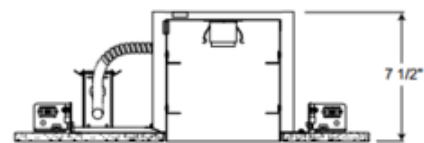

BRAND

Juno Lighting

DESCRIPTION

IC2 6 Inch IC New Construction Housing allows higher wattage and better lamp image cut-off. Features an energy efficient sealed inner housing, double wall housing construction. IC designation allows for housing to be completely covered with insulation. Housing is vertically adjustable to accommodate up to a 1 inch ceiling. The energy efficient housing features an Air-Loc installation (gasket sold separately) to stop infiltration and exfiltration of air, reducing heating and air-cooling costs. Trims shown with Air-Loc symbol do not require a gasket. Lamp type and wattage dependent on housing/trim combination (see attached manufacturer specification). UL listed for through-branch wiring and damp locations. 17.4 inch length x 9.6 inch width x 7.5 inch height. A complete fixture requires a housing and trim, sold separately.

Shown in: Aluminum

TRIM COLOR	N/A
BODY FINISH	Aluminum
WATTAGE	65W
DIMMER	Dimmable
DIMENSIONS	17.4"L x 9.6"W x 7.5"H
BULB NOT INCLUDED	
LAMP	1 x BR30/Medium (E26)/65W/120V Incandescent 1 x A19/Medium (E26)/120V LED 1 x PAR20/Medium (E26)/120V Halogen 1 x PAR20/Medium (E26)/120V LED 11 x R20/Medium (E26)/120V Incandescent

Technical Information

CEILING TYPE	Drywall with Trim
HOUSING TYPE	New construction IC
HOUSING HEIGHT	8"
PRODUCT DIMENSIONS	Cutout: 6.88 inch

SPEC # JUN25874

6 7/8" CEILING CUTOUT

COMPANY	PROJECT	FIXTURE TYPE	APPROVED BY	DATE