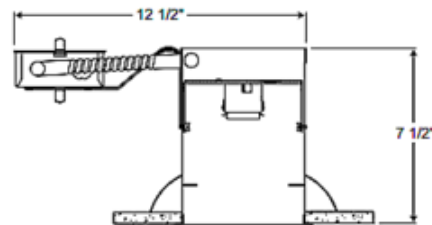

IC20R 5 Inch IC Remodel Housing

Shown in: Aluminum

List Price: \$24.42
 Our Price: \$14.65

- Shade Color: N/A
- Body Finish: Aluminum
- Lamp:
 - 1 x A19/Medium (E26)/120V Incandescent
 - 1 x A19/Medium (E26)/120V LED
 - 1 x A15/Medium (E26)/120V Incandescent
 - 1 x A15/Medium (E26)/120V LED
 - 1 x BR30/Medium (E26)/120V Halogen
 - 1 x BR30/Medium (E26)/120V Incandescent
 - 1 x BR30/Medium (E26)/120V LED
 - 1 x PAR30L/Medium (E26)/120V Halogen
 - 1 x PAR30L/Medium (E26)/120V LED

Technical Information:

- Ceiling Type: Drywall with trim
- Housing Type: See notes IC
- Housing Height: 7.5 inch
- Aperture Size: 5.5 inch
- Product Dimensions: 5.50 inch ceiling cutout

Description:

IC20R 5 Inch IC Remodel Housing is an energy efficient sealed housing. IC remodel housing for remodel application where back side of ceiling is not accessible. Installs through an opening in the ceiling from below. Secured in place by factory installed remodel springs. Can be completely covered with insulation. When used with Air-Loc gasket (ALG5R), stops infiltration and ex-filtration of air, reducing heating and cooling costs. Trims shown with Air-Loc symbol do not require a gasket. One 120 volt, A19, BR30, PAR30, PAR20, R20, PAR30L or A15 medium base lamp or LED equivalent is required, but not included. Lamp type and wattage dependent upon housing/trim combination (see attached Juno manufacturer specification). Incandescent/halogen dimmable with a standard incandescent dimmer. Consult lamp manufacturer for dimmer compatibility when using an LED equivalent lamp. UL listed for through-branch wiring, damp locations and IP. Product thermally protected against improper use of lamps. Trims 210N, 211 and 212N are wet location approved for covered ceiling applications. Trims 215 and 216 are wet location approved for covered ceiling applications when used with outdoor rated lamps. 12.5 inch length x 5.9 inch width x 7.5 inch height. A complete fixture includes a housing and trim, sold separately.