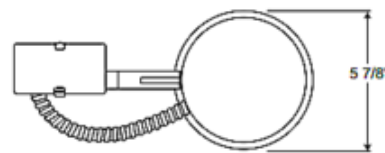

IC20R 5 Inch IC Remodel Housing

Shown in: Aluminum

List Price: \$24.42
 Our Price: \$14.65

- Shade Color: N/A
- Body Finish: Aluminum
- Lamp:
 - 1 x A19/Medium (E26)/120V Incandescent
 - 1 x A19/Medium (E26)/120V LED
 - 1 x A15/Medium (E26)/120V Incandescent
 - 1 x A15/Medium (E26)/120V LED
 - 1 x BR30/Medium (E26)/120V Halogen
 - 1 x BR30/Medium (E26)/120V Incandescent
 - 1 x BR30/Medium (E26)/120V LED
 - 1 x PAR30L/Medium (E26)/120V Halogen
 - 1 x PAR30L/Medium (E26)/120V LED

Technical Information:

- Ceiling Type: Drywall with trim
- Housing Type: See notes IC
- Housing Height: 7.5 inch
- Aperture Size: 5.5 inch
- Product Dimensions: 5.50 inch ceiling cutout

Description:

IC20R 5 Inch IC Remodel Housing is an energy efficient sealed housing. IC remodel housing for remodel application where back side of ceiling is not accessible. Installs through an opening in the ceiling from below. Secured in place by factory installed remodel springs. Can be completely covered with insulation. When used with Air-Loc gasket (ALG5R), stops infiltration and ex-filtration of air, reducing heating and cooling costs. Trims shown with Air-Loc symbol do not require a gasket. One 120 volt, A19, BR30, PAR30, PAR20, R20, PAR30L or A15 medium base lamp or LED equivalent is required, but not included. Lamp type and wattage dependent upon housing/trim combination (see attached Juno manufacturer specification). Incandescent/halogen dimmable with a standard incandescent dimmer. Consult lamp manufacturer for dimmer compatibility when using an LED equivalent lamp. UL listed for through-branch wiring, damp locations and IP. Product thermally protected against improper use of lamps. Trims 210N, 211 and 212N are wet location approved for covered ceiling applications. Trims 215 and 216 are wet location approved for covered ceiling applications when used with outdoor rated lamps. 12.5 inch length x 5.9 inch width x 7.5 inch height. A complete fixture includes a housing and trim, sold separately.