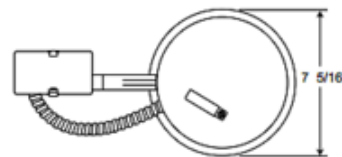

IC21R 6 Inch IC Remodel Shallow Housing

Shown in: Aluminum

List Price: \$33.30
 Our Price: \$19.98

- Shade Color: N/A
- Body Finish: Aluminum
- Lamp:
 - 1 x PAR30S/Medium (E26)/120V Halogen
 - 1 x A19/Medium (E26)/120V Incandescent
 - 1 x A19/Medium (E26)/120V Incandescent
 - 1 x A19/Medium (E26)/120V LED
 - 1 x BR30/Medium (E26)/120V Halogen
 - 1 x BR30/Medium (E26)/120V Incandescent
 - 1 x BR30/Medium (E26)/120V LED
 - 1 x PAR20/Medium (E26)/120V Halogen
 - 1 x PAR20/Medium (E26)/120V LED

Technical Information

- Ceiling Type: Dry Wall with trim
- Housing Type: Remodel IC
- Housing Height: 5.75 inch
- Aperture Size: 6.75 inch
- Product Dimensions: 6.75 inch ceiling cutout

Description:

IC21R 6 Inch IC Remodel Housing is an energy efficient sealed housing. IC remodel housing for remodel application where back side of ceiling is not accessible. Installs through an opening in the ceiling from below. Secured in place by factory installed remodel springs. Can be completely covered with insulation. When used with Air-Loc gasket (ALG6R), stops infiltration and ex-filtration of air, reducing heating and cooling costs. Trims shown with Air-Loc symbol do not require a gasket. One 120 volt, A19, BR30, PAR30, PAR30L, PAR20 or R20 medium base lamp or LED equivalent is required, but not included. Lamp type and wattage dependent upon housing/trim combination (see attached Juno manufacturer specification). Incandescent/halogen dimmable with a standard incandescent dimmer. Consult lamp manufacturer for dimmer compatibility when using an LED equivalent lamp. UL listed for through-branch wiring, damp locations and IP. Product thermally protected against improper use of lamps. Trim 241 is wet location approved for covered ceiling applications. 13.75 inch length x 7.3 inch width x 5.75 inch height. A complete fixture includes a housing and trim, sold separately.