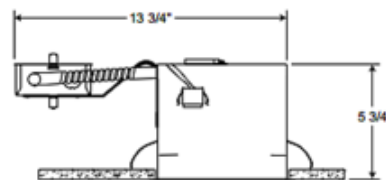

IC21R 6 Inch IC Remodel Shallow Housing

Shown in: Aluminum

List Price: \$33.30
 Our Price: \$19.98

- Shade Color: N/A
- Body Finish: Aluminum
- Lamp:
 - 1 x PAR30S/Medium (E26)/120V Halogen
 - 1 x A19/Medium (E26)/120V Incandescent
 - 1 x A19/Medium (E26)/120V Incandescent
 - 1 x A19/Medium (E26)/120V LED
 - 1 x BR30/Medium (E26)/120V Halogen
 - 1 x BR30/Medium (E26)/120V Incandescent
 - 1 x BR30/Medium (E26)/120V LED
 - 1 x PAR20/Medium (E26)/120V Halogen
 - 1 x PAR20/Medium (E26)/120V LED

Technical Information

- Ceiling Type: Dry Wall with trim
- Housing Type: Remodel IC
- Housing Height: 5.75 inch
- Aperture Size: 6.75 inch
- Product Dimensions: 6.75 inch ceiling cutout

Description:

IC21R 6 Inch IC Remodel Housing is an energy efficient sealed housing. IC remodel housing for remodel application where back side of ceiling is not accessible. Installs through an opening in the ceiling from below. Secured in place by factory installed remodel springs. Can be completely covered with insulation. When used with Air-Loc gasket (ALG6R), stops infiltration and ex-filtration of air, reducing heating and cooling costs. Trims shown with Air-Loc symbol do not require a gasket. One 120 volt, A19, BR30, PAR30, PAR30L, PAR20 or R20 medium base lamp or LED equivalent is required, but not included. Lamp type and wattage dependent upon housing/trim combination (see attached Juno manufacturer specification). Incandescent/halogen dimmable with a standard incandescent dimmer. Consult lamp manufacturer for dimmer compatibility when using an LED equivalent lamp. UL listed for through-branch wiring, damp locations and IP. Product thermally protected against improper use of lamps. Trim 241 is wet location approved for covered ceiling applications. 13.75 inch length x 7.3 inch width x 5.75 inch height. A complete fixture includes a housing and trim, sold separately.