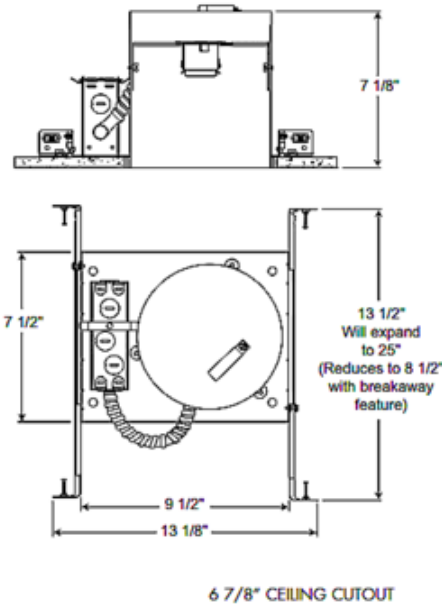

IC22 6 Inch Economy IC New Construction Housing

Description:

IC22 6 Inch IC New Construction Housing is an energy efficient aluminum housing. IC designation allows for housing to be completely covered with insulation. Accommodates ceiling thickness up to 1 inch. When used with Air-Loc gasket (ALG6), stops infiltration and exfiltration of air, reducing heating and cooling costs. Trims shown with Air-Loc symbol do not require a gasket. One 120 volt, A19, BR30, BR40, PAR30, PAR20, R20 or PAR38 medium base incandescent/halogen or LED equivalent lamp is required, but not included. Lamp type and wattage dependent on housing/trim combination. Halogen/incandescent dimmable with a standard incandescent dimmer. Consult lamp manufacturer for dimmer compatibility when using an LED equivalent. UL listed for through-branch wiring and damp locations. Trims 239, 241 and 242 are wet location approved for covered ceiling applications. Trims 28 and 29 are wet location approved when used with outdoor rated lamps. 13.1 inch length x 7.5 inch width x 7.1 inch height. A complete fixture includes a housing and trim, sold separately.

Technical Information

- Ceiling Type: Drywall with trim
- Housing Type: New Construction IC
- Housing Height: 7.1 inch
- Aperture Size: 6.88 inch
- Product Dimensions: 6.88 inch ceiling cutout

Product Number: JUN25878			
Company:		Fixture Type:	Date: Feb 24, 2018
Project:		Approved By:	