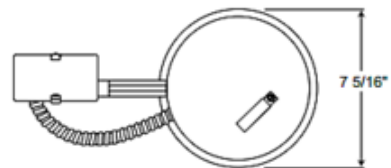

BRAND

Juno Lighting

**DESCRIPTION**

IC22R 6 Inch IC Remodel Housing is an energy efficient sealed housing. IC remodel housing for remodel application where back side of ceiling is not accessible. Installs through an opening in the ceiling from below. Secured in place by factory installed remodel springs. Can be completely covered with insulation. When used with Air-Loc gasket (ALG6R), stops infiltration and ex-filtration of air, reducing heating and cooling costs. Trims shown with Air-Loc symbol do not require a gasket. One 120 volt, A19, BR30, PAR30, PAR20, R20, PAR30L or PAR38 medium base halogen/incandescent lamp or LED equivalent is required, but not included. Lamp type and wattage dependent upon housing/trim combination (see attached Juno manufacturer specification). Incandescent/halogen dimmable with a standard incandescent dimmer. Consult lamp manufacturer for dimmer compatibility when using an LED equivalent lamp. UL listed for through-branch wiring, damp locations and IP. Product thermally protected against improper use of lamps. Trims 239, 241 and 242 are wet location approved for covered ceiling applications. Trims 28 and 28 are wet location approved for covered ceiling applications when used with outdoor rated lamps. 13.75 inch length x 7.3 inch width x 7.1 inch height. A complete fixture includes a housing and trim, sold separately.

Shown in: Aluminum

<b>TRIM COLOR</b>	N/A
<b>BODY FINISH</b>	Aluminum
<b>WATTAGE</b>	N/A
<b>DIMMER</b>	Dimmable
<b>DIMENSIONS</b>	13.75"L x 7.313"W x 7.125"H
<b>BULB NOT INCLUDED</b>	
<b>LAMP</b>	1 x PAR30S/Medium (E26)/120V Halogen 1 x A19/Medium (E26)/120V Incandescent 1 x A19/Medium (E26)/120V Incandescent 1 x A19/Medium (E26)/120V LED 1 x BR30/Medium (E26)/120V Halogen

*Technical Information*

<b>CEILING TYPE</b>	Drywall with Trim
<b>HOUSING TYPE</b>	Remodel IC
<b>HOUSING HEIGHT</b>	8"
<b>PRODUCT DIMENSIONS</b>	Cutout: 6.75 inch

**SPEC #** JUN25879

6 3/4" CEILING CUTOUT