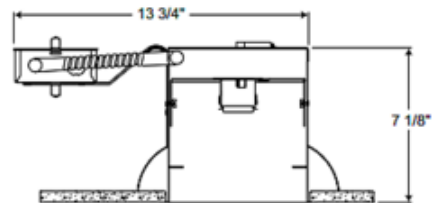

BRAND

Juno Lighting

**DESCRIPTION**

IC22R 6 Inch IC Remodel Housing is an energy efficient sealed housing. IC remodel housing for remodel application where back side of ceiling is not accessible. Installs through an opening in the ceiling from below. Secured in place by factory installed remodel springs. Can be completely covered with insulation. When used with Air-Loc gasket (ALG6R), stops infiltration and ex-filtration of air, reducing heating and cooling costs. Trims shown with Air-Loc symbol do not require a gasket. One 120 volt, A19, BR30, PAR30, PAR20, R20, PAR30L or PAR38 medium base halogen/incandescent lamp or LED equivalent is required, but not included. Lamp type and wattage dependent upon housing/trim combination (see attached Juno manufacturer specification). Incandescent/halogen dimmable with a standard incandescent dimmer. Consult lamp manufacturer for dimmer compatibility when using an LED equivalent lamp. UL listed for through-branch wiring, damp locations and IP. Product thermally protected against improper use of lamps. Trims 239, 241 and 242 are wet location approved for covered ceiling applications. Trims 28 and 28 are wet location approved for covered ceiling applications when used with outdoor rated lamps. 13.75 inch length x 7.3 inch width x 7.1 inch height. A complete fixture includes a housing and trim, sold separately.

Shown in: Aluminum

<b>TRIM COLOR</b>	N/A
<b>BODY FINISH</b>	Aluminum
<b>WATTAGE</b>	N/A
<b>DIMMER</b>	Dimmable
<b>DIMENSIONS</b>	13.75"L x 7.313"W x 7.125"H
<b>BULB NOT INCLUDED</b>	
<b>LAMP</b>	1 x PAR30S/Medium (E26)/120V Halogen 1 x A19/Medium (E26)/120V Incandescent 1 x A19/Medium (E26)/120V Incandescent 1 x A19/Medium (E26)/120V LED 1 x BR30/Medium (E26)/120V Halogen

*Technical Information*

<b>CEILING TYPE</b>	Drywall with Trim
<b>HOUSING TYPE</b>	Remodel IC
<b>HOUSING HEIGHT</b>	8"
<b>PRODUCT DIMENSIONS</b>	Cutout: 6.75 inch

**SPEC #** JUN25879

6 3/4" CEILING CUTOUT