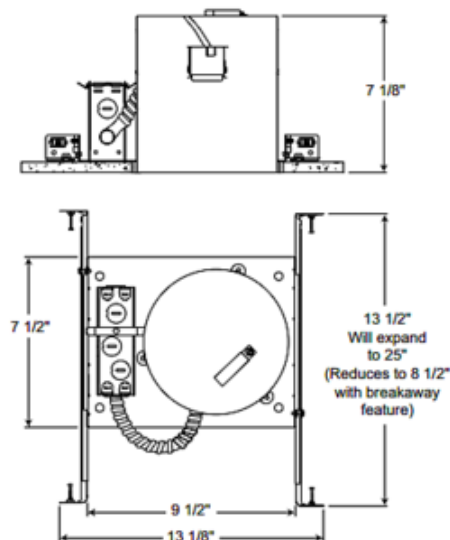

BRAND

Juno Lighting

DESCRIPTION

IC23 6 Inch Economy IC New Construction Housing is an energy efficient aluminum housing. IC designation allows for housing to be completely covered with insulation. Accommodates ceiling thickness up to 1 inch. When used with Air-Loc gasket (ALG6), stops infiltration and exfiltration of air, reducing heating and cooling costs. Trims shown with Air-Loc symbol do not require a gasket. One 120 volt, A19, BR30, BR40, PAR30, PAR20, R20 or PAR38 medium base incandescent/halogen or LED equivalent lamp is required, but not included. Lamp type and wattage dependent on housing/trim combination. Halogen/incandescent dimmable with a standard incandescent dimmer. Consult lamp manufacturer for dimmer compatibility when using an LED equivalent. UL listed for through-branch wiring and damp locations. Trims 239 and 241 are wet location approved for covered ceiling applications. Trims 28 and 29 are wet location approved when used with outdoor rated lamps. 13.1 inch length x 7.5 inch width x 7.1 inch height. A complete fixture includes a housing and trim, sold separately.

Shown in: Aluminum

TRIM COLOR	N/A
BODY FINISH	Aluminum
WATTAGE	N/A
DIMMER	Dimmable
DIMENSIONS	13.1"L x 7.5"W x 7.125"H
BULB NOT INCLUDED	
LAMP	<ul style="list-style-type: none"> 1 x PAR38/Medium (E26)/120V Halogen 1 x PAR38/Medium (E26)/120V LED 1 x A19/Medium (E26)/120V Incandescent 1 x A19/Medium (E26)/120V Incandescent 1 x A19/Medium (E26)/120V LED

Technical Information

CEILING TYPE	Drywall with Trim
HOUSING TYPE	New construction IC
HOUSING HEIGHT	8"
PRODUCT DIMENSIONS	Cutout: 6.88 inch

SPEC # JUN25881

6 7/8" CEILING CUTOUT

COMPANY	PROJECT	FIXTURE TYPE	APPROVED BY	DATE