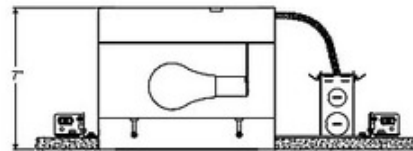

IC6 8 Inch Square IC New Construction Housing

Description:

IC6 8 Inch Square IC Housing features a double wall housing construction. IC designation allows for housing to be completely covered with insulation. Accommodates ceiling thickness up to 1 inch. One 120 volt, 60 watt medium base incandescent or LED equivalent lamp is required, but not included. Consult lamp manufacturer for dimmer compatibility when using LED equivalent. UL listed for through-branch wiring, damp locations and IP. 17.4 inch length x 9.6 inch width x 7 inch height. A complete fixture includes a housing and trim, sold separately.

Shown in: Aluminum

List Price: \$64.38
 Our Price: \$38.63

Shade Color: N/A
 Body Finish: Aluminum
 Lamp: 1 x A19/Medium (E26)/43W/120V Incandescent
 1 x A19/Medium (E26)/120V LED
 Wattage: 43W
 Dimmer: Incandescent
 Dimensions: 17.4"L x 7"H x 9.6"W

Technical Information

Ceiling Type: Drywall with Trim
 Housing Type: New construction IC
 Housing Height: 7"
 Aperture Shape: Square
 Aperture Size: 0.000"
 Product Dimensions: 8.63in sq ceiling cutout