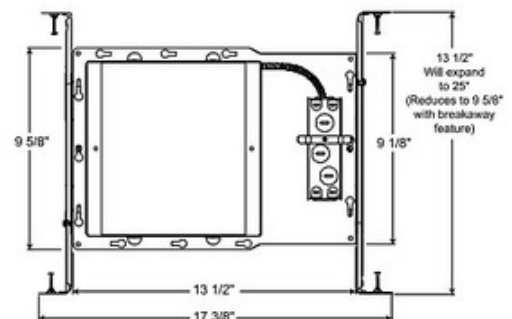

**BRAND**

Juno Lighting

**DESCRIPTION**

IC6 8 Inch Square IC Housing features a double wall housing construction. IC designation allows for housing to be completely covered with insulation. Accommodates ceiling thickness up to 1 inch. One 120 volt, 60 watt medium base incandescent or LED equivalent lamp is required, but not included. Consult lamp manufacturer for dimmer compatibility when using LED equivalent. UL listed for through-branch wiring, damp locations and IP. 17.4 inch length x 9.6 inch width x 7 inch height. A complete fixture includes a housing and trim, sold separately.

<b>TRIM COLOR</b>	N/A
<b>BODY FINISH</b>	Aluminum
<b>WATTAGE</b>	43W
<b>DIMMER</b>	Standard 120V
<b>DIMENSIONS</b>	17.4"L x 9.6"W x 7"H
<b>BULB NOT INCLUDED</b>	
<b>LAMP</b>	1 x A19/Medium (E26)/43W/120V Incandescent 1 x A19/Medium (E26)/120V LED

*Technical Information*

<b>CEILING TYPE</b>	Drywall with Trim
<b>HOUSING TYPE</b>	New construction IC
<b>HOUSING HEIGHT</b>	7"
<b>APERTURE SHAPE</b>	Square

**SPEC #** JUN25884

**8 5/8" SQ. CEILING CUTOUT**