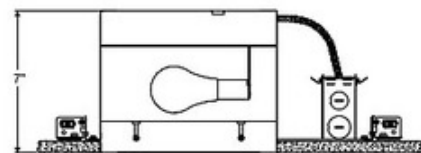

**BRAND**

Juno Lighting

**DESCRIPTION**

IC6 8 Inch Square IC Housing features a double wall housing construction. IC designation allows for housing to be completely covered with insulation. Accommodates ceiling thickness up to 1 inch. One 120 volt, 60 watt medium base incandescent or LED equivalent lamp is required, but not included. Consult lamp manufacturer for dimmer compatibility when using LED equivalent. UL listed for through-branch wiring, damp locations and IP. 17.4 inch length x 9.6 inch width x 7 inch height. A complete fixture includes a housing and trim, sold separately.

<b>TRIM COLOR</b>	N/A
<b>BODY FINISH</b>	Aluminum
<b>WATTAGE</b>	43W
<b>DIMMER</b>	Standard 120V
<b>DIMENSIONS</b>	17.4"L x 9.6"W x 7"H
<b>BULB NOT INCLUDED</b>	
<b>LAMP</b>	1 x A19/Medium (E26)/43W/120V Incandescent 1 x A19/Medium (E26)/120V LED

*Technical Information*

<b>CEILING TYPE</b>	Drywall with Trim
<b>HOUSING TYPE</b>	New construction IC
<b>HOUSING HEIGHT</b>	7"
<b>APERTURE SHAPE</b>	Square

**SPEC #** JUN25884

**8 5/8" SQ. CEILING CUTOUT**