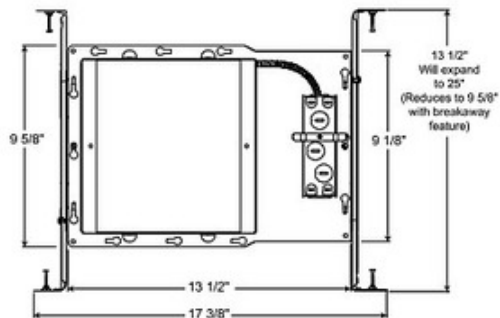

IC6 8 Inch Square IC New Construction Housing

Description:

IC6 8 Inch Square IC Housing features a double wall housing construction. IC designation allows for housing to be completely covered with insulation. Accommodates ceiling thickness up to 1 inch. One 120 volt, 60 watt medium base incandescent or LED equivalent lamp is required, but not included. Consult lamp manufacturer for dimmer compatibility when using LED equivalent. UL listed for through-branch wiring, damp locations and IP. 17.4 inch length x 9.6 inch width x 7 inch height. A complete fixture includes a housing and trim, sold separately.

Shown in: Aluminum

List Price: \$64.38
 Our Price: \$38.63

Shade Color: N/A
 Body Finish: Aluminum
 Lamp: 1 x A19/Medium (E26)/43W/120V Incandescent
 1 x A19/Medium (E26)/120V LED
 Wattage: 43W
 Dimmer: Incandescent
 Dimensions: 17.4"L x 7"H x 9.6"W

Technical Information

Ceiling Type: Drywall with Trim
 Housing Type: New construction IC
 Housing Height: 7"
 Aperture Shape: Square
 Aperture Size: 0.000"
 Product Dimensions: 8.63in sq ceiling cutout