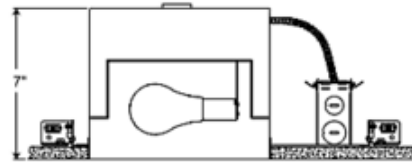

IC7 10 Inch SQ IC New Construction Housing

Description:

IC7 10 Inch Square IC Housing features double wall construction. IC designation allows housing to be completely covered with insulation. Accommodates ceiling thickness up to 1 inch thick. One 120 volt, 100 watt A-type medium base incandescent/halogen or LED equivalent lamp is required, but not included. Consult lamp manufacturer for dimmer compatibility when using LED equivalent lamp. UL listed for through-branch wiring, damp locations and IP. 20.4 inch length x 11.7 inch width x 7 inch height. A complete fixture includes a housing and trim, sold separately.

Shown in: Aluminum

List Price: \$84.36
Our Price: \$50.62

Shade Color: N/A
Body Finish: Aluminum
Lamp: 1 x A19/Medium (E26)/72W/120V Incandescent
 1 x A19/Medium (E26)/120V LED
Wattage: 72W
Dimmer: Incandescent
Dimensions: 20.4"L x 7"H x 11.7"W

Technical Information

Ceiling Type: Drywall with Trim
Housing Type: New construction IC
Housing Height: 7"
Aperture Shape: Square
Aperture Size: 0.000"
Product Dimensions: 10.6in sq ceiling cutout

Product Number: JUN25888			
Company:		Fixture Type:	Date: Feb 23, 2018
Project:		Approved By:	