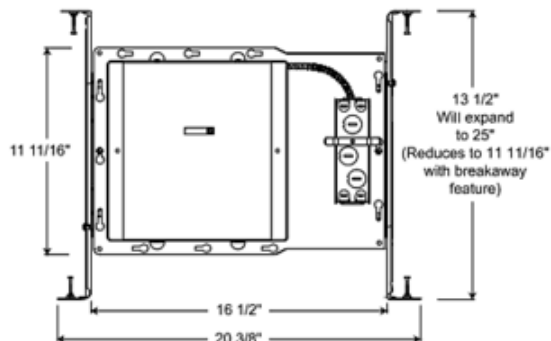

IC7 10 Inch SQ IC New Construction Housing

Description:

IC7 10 Inch Square IC Housing features double wall construction. IC designation allows housing to be completely covered with insulation. Accommodates ceiling thickness up to 1 inch thick. One 120 volt, 100 watt A-type medium base incandescent/halogen or LED equivalent lamp is required, but not included. Consult lamp manufacturer for dimmer compatibility when using LED equivalent lamp. UL listed for through-branch wiring, damp locations and IP. 20.4 inch length x 11.7 inch width x 7 inch height. A complete fixture includes a housing and trim, sold separately.

Shown in: Aluminum

List Price: \$84.36
Our Price: \$50.62

Shade Color: N/A
Body Finish: Aluminum
Lamp: 1 x A19/Medium (E26)/72W/120V Incandescent
 1 x A19/Medium (E26)/120V LED
Wattage: 72W
Dimmer: Incandescent
Dimensions: 20.4"L x 7"H x 11.7"W

Technical Information

Ceiling Type: Drywall with Trim
Housing Type: New construction IC
Housing Height: 7"
Aperture Shape: Square
Aperture Size: 0.000"
Product Dimensions: 10.6in sq ceiling cutout

Product Number: JUN25888			
Company:		Fixture Type:	Date: Feb 23, 2018
Project:		Approved By:	