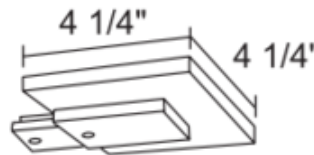

Trac-Lites End Feed Connector with J-Box Cover

Description:

Trac-Lites end feed connector with junction box cover for junction box feed. Includes: junction box cover, fixture strap and ground screw. Finish available in White, Black, Silver or Bronze. 4.25 inch width x 4.25 inch depth. UL listed.

Shown in: Black

List Price: \$16.65
 Our Price: \$9.99

Shade Color: N/A
 Body Finish: Black
 Lamp: N/A
 Wattage: N/A
 Dimmer: N/A
 Dimensions: 4.25"W x 4.25"D

Product Number: JUN25915			
Company:		Fixture Type:	Date: Feb 25, 2018
Project:		Approved By:	