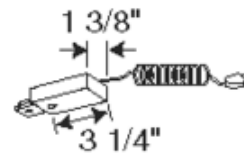

Trac-Lites Cord And Plug Connector

Description:

R22 Trac-Lites cord and plug connector comes with 15 feet two-wire white cord. Includes surface wire retains and in-line switch. Max cap. 7 amps. Finish available in White, Black, Silver or Bronze. Not UL listed.

Shown in: White

List Price: \$48.84
 Our Price: \$29.30

Shade Color: N/A
 Body Finish: White
 Lamp: N/A
 Wattage: N/A
 Dimmer: N/A
 Dimensions: 3.125"W

Product Number: JUN25918			
Company:		Fixture Type:	Date: Feb 24, 2018
Project:		Approved By:	