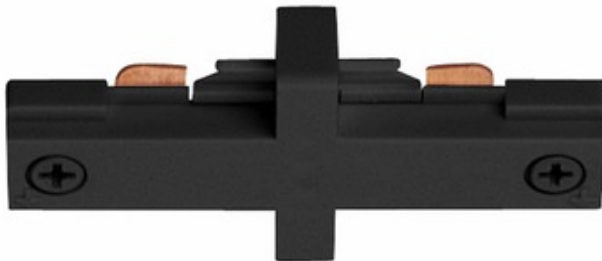

Trac-Lites Miniature Straight Connector

Description:

Trac-Lites miniature straight connector joins two trac sections end to end. Finish available in White, Black, Silver or Bronze. UL listed.

Shown in: Black

List Price: \$10.43
 Our Price: \$6.26

Shade Color: N/A
 Body Finish: Black
 Lamp: N/A
 Wattage: N/A
 Dimmer: N/A
 Dimensions: 0.375"W

Fax: (773) 883-6131

Phone: 866-954-4489

Address: 1718 W. Fullerton Ave. Chicago IL 60614