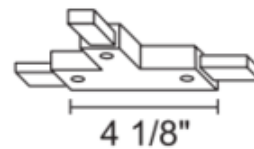

Trac-Lites T Connector

Description:

R25 Trac-Lites T connector joins three trac sections. For junction box feed a T27 outlet box cover is required. Finish available in White, Black, Silver or Bronze. UL listed.

Shown in: Black

List Price: \$44.96
 Our Price: \$26.98

Shade Color: N/A
 Body Finish: Black
 Lamp: N/A
 Wattage: N/A
 Dimmer: N/A
 Dimensions: 4.1"W

Product Number: JUN25923			
Company:		Fixture Type:	Date: Feb 22, 2018
Project:		Approved By:	