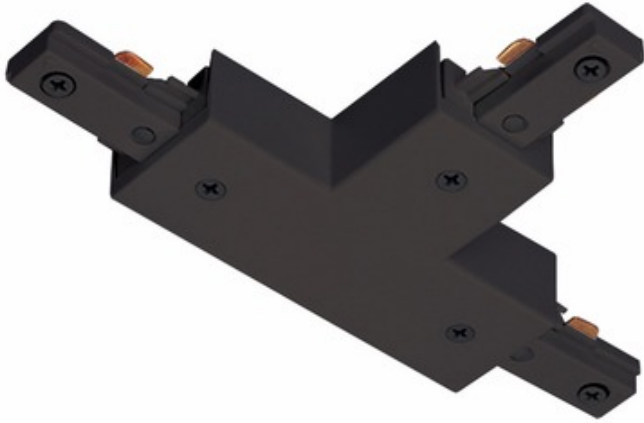

Trac-Lites T Connector

Description:

R25 Trac-Lites T connector joins three trac sections. For junction box feed a T27 outlet box cover is required. Finish available in White, Black, Silver or Bronze. UL listed.

Shown in: Black

List Price: \$44.96
 Our Price: \$26.98

Shade Color: N/A
 Body Finish: Black
 Lamp: N/A
 Wattage: N/A
 Dimmer: N/A
 Dimensions: 4.1"W

Product Number: JUN25923			
Company:		Fixture Type:	Date: Feb 22, 2018
Project:		Approved By:	