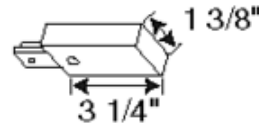

Trac-Lites End Feed Connector

Description:

R38 Trac-Lites End Feed Connector feeds trac from above with a flexible conduit, BX, or end feed in pendant systems. Accepts standard 1/2 inch connector. Finish available in White, Black, Silver or Bronze. UL listed. 3.25 inch width x 1.4 inch height.

Shown in: White

List Price: \$19.65
 Our Price: \$11.79

Shade Color: N/A
 Body Finish: White
 Lamp: N/A
 Wattage: N/A
 Dimmer: N/A
 Dimensions: 1.4"H x 3.25"W

Product Number: JUN25935			
Company:		Fixture Type:	Date: Feb 23, 2018
Project:		Approved By:	