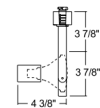

CLICK TO VIEW PRODUCT

Notes: