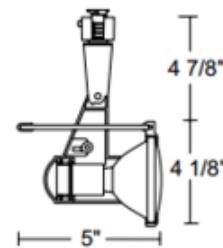

# T218 PAR30 Delta 200 Track Fixture 120V

**Description:**

T218 PAR30 Delta 200 Line Voltage Track Fixture represents the epitome of today's popular open fixture look. The die-cast aluminum exterior features the detailed styling of a precision lighting instrument with a sleek vented look. Features die-cast aluminum body available in Black, White or Silver. 90 degree vertical aiming capability and 358 degree rotation. One locking screw provided. One 75 watt, 120 volt PAR30 medium base lamp is required, but not included. UL listed. Compatible with Juno Lighting Trac-Lites, Trac-Master 1-circuit and Trac-Master 2-circuit 120 volt line voltage track systems.

Shown in: White

**List Price:** \$108.78  
**Our Price:** \$65.27

**Shade Color:** N/A  
**Body Finish:** White  
**Lamp:** 1 x PAR30/Medium (E26)/75W/120V Halogen  
 1 x PAR30S/Medium (E26)/120V LED  
**Wattage:** 75W  
**Dimmer:** Incandescent  
**Dimensions:** 5"H x 4.13"W