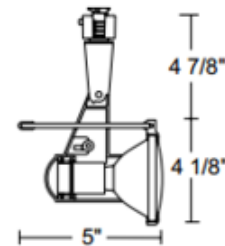

BRAND

Juno Lighting

DESCRIPTION

T218 PAR30 Delta 200 Line Voltage Track Fixture represents the epitome of today's popular open fixture look. The die-cast aluminum exterior features the detailed styling of a precision lighting instrument with a sleek vented look. Features die-cast aluminum body available in Silver. 90 degree vertical aiming capability and 358 degree rotation. One locking screw provided. One 75 watt, 120 volt PAR30 medium base lamp is required, but not included. UL listed. Compatible with Juno Lighting Trac-Lites, Trac-Master 1-circuit and Trac-Master 2-circuit 120 volt line voltage track systems.

SHADE COLOR	N/A
BODY FINISH	White
WATTAGE	75W
DIMMER	Standard 120V
DIMENSIONS	4.13"W x 5"H
BULB NOT INCLUDED	
LAMP	1 x PAR30/Medium (E26)/75W/120V Halogen 1 x PAR30S/Medium (E26)/120V LED

SPEC # JUN26012