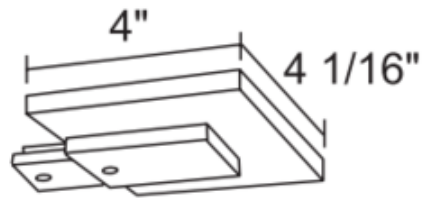

T21 Trac-Master End Feed Connector w/ Outlet Cover

Description:

Trac-Master end feed connector and outlet box cover. For outlet box feed. Includes outlet cover, fixture strap and ground screw. Available in Black, White or Silver. UL listed.

Shown in: White

List Price: \$33.41
 Our Price: \$20.05

Shade Color: N/A
 Body Finish: White
 Lamp: N/A
 Wattage: N/A
 Dimmer: N/A
 Dimensions: 4"W x 4.1"D

Product Number: JUN26017			
Company:		Fixture Type:	Date: Oct 22, 2017
Project:		Approved By:	