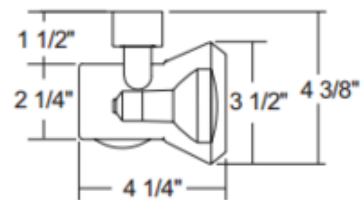

**BRAND**

Juno Lighting

**DESCRIPTION**

T220 PAR20 Enclosed Close Up Track Fixture has graceful lines with an extremely compact design. Finish available in Black with a Black shade. The fixture has a low profile that hugs the track and an integral handle that allows maximum aiming capability. Features a 90 degree aiming capability and 321 degree rotation. One 35-50 watt, 120 volt PAR20 lamp is required, but not included. UL listed. Compatible with Juno Lighting Trac-Lites, Trac-Master 1-circuit and Trac-Master 2-circuit 120 volt line voltage track systems.

<b>SHADE COLOR</b>	N/A
<b>BODY FINISH</b>	White
<b>WATTAGE</b>	50W
<b>DIMMER</b>	Standard 120V
<b>DIMENSIONS</b>	3.5"W x 4.25"H
<b>BULB NOT INCLUDED</b>	
<b>LAMP</b>	1 x PAR20/Medium (E26)/50W/120V Halogen 1 x PAR20/Medium (E26)/120V LED