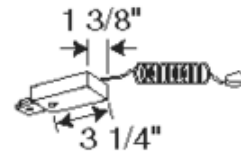

T22 Trac-Master Cord And Plug Connector

Description:

T22 Trac-Master Cord and Plug Connector includes 15 feet of two-wire white cord, surface wire retainers and in-line switch. Max capacity of 7 amps. Finish available in White, Black or Silver. UL listed.

Shown in: White

List Price: \$54.39
Our Price: \$32.63

Shade Color: N/A
Body Finish: White
Lamp: N/A
Wattage: N/A
Dimmer: N/A
Dimensions: 3.25"W x 1.4"D

Product Number: JUN26024			
Company:		Fixture Type:	Date: Feb 23, 2018
Project:		Approved By:	