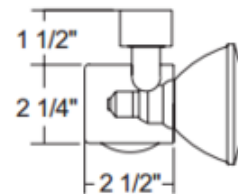

**BRAND**

Juno Lighting

**DESCRIPTION**

T230 PAR30 Open Close Up Track Fixture has graceful lines with an extremely compact design. Finish available in White. The fixture has a low profile that hugs the track and an integral handle that allows maximum aiming capability. Features a 90 degree aiming capability and 321 degree rotation. One 75 watt, 120 volt PAR30 lamp is required, but not included. UL listed. Compatible with Juno Lighting Trac-Lites, Trac-Master 1-circuit and Trac-Master 2-circuit 120 volt line voltage track systems.

*Shown in: White*

<b>SHADE COLOR</b>	N/A
<b>BODY FINISH</b>	White
<b>WATTAGE</b>	75W
<b>DIMMER</b>	Standard 120V
<b>DIMENSIONS</b>	2.25"W x 2.5"H
<b>BULB NOT INCLUDED</b>	
<b>LAMP</b>	1 x PAR30/Medium (E26)/75W/120V Halogen 1 x PAR30S/Medium (E26)/120V LED