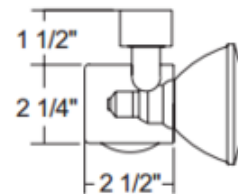

BRAND

Juno Lighting

DESCRIPTION

T230 PAR30 Open Close Up Track Fixture has graceful lines with an extremely compact design. Finish available in White. The fixture has a low profile that hugs the track and an integral handle that allows maximum aiming capability. Features a 90 degree aiming capability and 321 degree rotation. One 75 watt, 120 volt PAR30 lamp is required, but not included. UL listed. Compatible with Juno Lighting Trac-Lites, Trac-Master 1-circuit and Trac-Master 2-circuit 120 volt line voltage track systems.

Shown in: White

SHADE COLOR	N/A
BODY FINISH	White
WATTAGE	75W
DIMMER	Standard 120V
DIMENSIONS	2.25"W x 2.5"H
BULB NOT INCLUDED	
LAMP	1 x PAR30/Medium (E26)/75W/120V Halogen 1 x PAR30S/Medium (E26)/120V LED