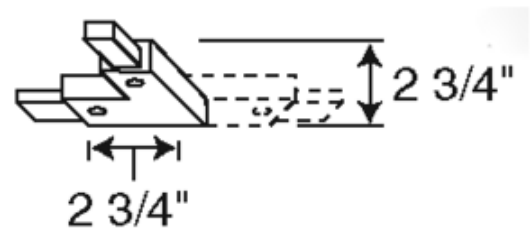

**BRAND**

Juno Lighting

**DESCRIPTION**

T24 Trac-Master Adjustable Joiner joins two trac sections to make a 90 degree angle or straight run. Finish available in Black, White or Silver. Straight and right angle covers supplied. For outlet box feed, T27 cover plate required. UL listed. For use with Juno Lighting Trac-Master 1-circuit 120 volt line voltage trac system.

*Shown in: White*

SHADE COLOR	N/A
BODY FINISH	White
WATTAGE	N/A
DIMMER	N/A
DIMENSIONS	2.75"W x 2.75"D
LAMP	N/A

SPEC # JUN26038

COMPANY	PROJECT	FIXTURE TYPE	APPROVED BY	DATE