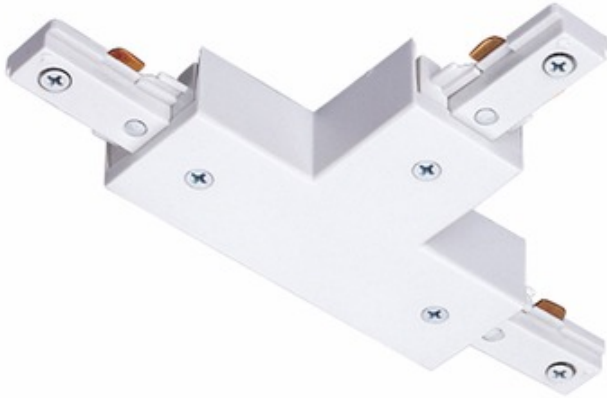

T25 Trac-Master T Connector

Description:

Trac-Master T connector joins three trac sections. For outlet box feed, T27 cover plate required. Finish available in Black, White or Silver. UL listed. For use with Juno Lighting 1-circuit Trac-Master 120 volt line voltage trac system.

Shown in: White

List Price: \$31.81
 Our Price: \$19.09

Shade Color: N/A
 Body Finish: White
 Lamp: N/A
 Wattage: N/A
 Dimmer: N/A
 Dimensions: 4.1"W

Product Number: JUN26040			
Company:		Fixture Type:	Date: Feb 18, 2018
Project:		Approved By:	