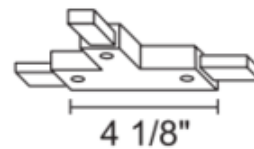

T25 Trac-Master T Connector

Description:

Trac-Master T connector joins three trac sections. For outlet box feed, T27 cover plate required. Finish available in Black, White or Silver. UL listed. For use with Juno Lighting 1-circuit Trac-Master 120 volt line voltage trac system.

Shown in: White

List Price: \$31.81
 Our Price: \$19.09

Shade Color: N/A
 Body Finish: White
 Lamp: N/A
 Wattage: N/A
 Dimmer: N/A
 Dimensions: 4.1"W

Product Number: JUN26040			
Company:		Fixture Type:	Date: Feb 18, 2018
Project:		Approved By:	