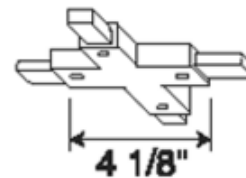

T26 Trac-Master X Connector

Description:

Trac-Master X Connector joins four trac sections at 90 degree angles. Finish available in Black, White or Silver. For outlet box feed, T27 cover plate required. For use with Juno Lighting Trac-Master 1-circuit 120 volt line voltage trac system.

Shown in: White

List Price: \$44.40
 Our Price: \$26.64

Shade Color: N/A
 Body Finish: White
 Lamp: N/A
 Wattage: N/A
 Dimmer: N/A
 Dimensions: 4.1"W x 4.1"D

Product Number: JUN26042			
Company:		Fixture Type:	Date: Feb 21, 2018
Project:		Approved By:	