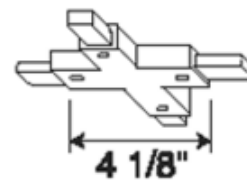

BRAND

Juno Lighting

DESCRIPTION

Trac-Master X Connector joins four trac sections at 90 degree angles. Finish available in Black, White or Silver. For outlet box feed, T27 cover plate required. For use with Juno Lighting Trac-Master 1-circuit 120 volt line voltage trac system.

Shown in: White

SHADE COLOR	N/A
BODY FINISH	White
WATTAGE	N/A
DIMMER	N/A
DIMENSIONS	4.1"W x 4.1"D
LAMP	N/A

SPEC # JUN26042

COMPANY	PROJECT	FIXTURE TYPE	APPROVED BY	DATE