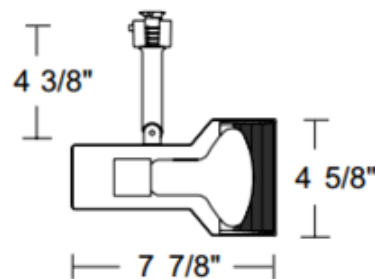

# T305 PAR30 Step Cylinder Track Fixture 120V

**Description:**

T305 Trac-Master Step Cylinder Track Head combines classic styling with high-quality metallic and enamel finishes in White with White or Black baffle or Black with Black baffle. Features drawn-steel construction with polycarbonate stem. 90-degree vertical aiming capability and 358-degree rotation. One 45-75 watt, 120 volt BR30 or one 35-75 watt PAR30L halogen bulb or LED equivalent is required, but not included. PAR30L and BR30 halogen/incandescent dimmable with a standard incandescent dimmer. Check with lamp manufacturer for dimmer compatibility when using LED equivalent lamp. UL listed. For use with Juno Lighting Trac-Master 1-circuit and 2-circuit and Trac-Lites 1-circuit line voltage track systems.

Shown in: White/ White Baffle

**List Price:** \$88.80  
**Our Price:** \$53.28

- Shade Color:** N/A
- Body Finish:** White/ White Baffle
- Lamp:**
  - 1 x PAR30L/Medium (E26)/75W/120V Halogen
  - 1 x PAR30L/Medium (E26)/120V LED
  - 1 x BR30/Medium (E26)/120V Halogen
  - 1 x BR30/Medium (E26)/120V Incandescent
  - 1 x BR30/Medium (E26)/120V LED
- Wattage:** 75W
- Dimmer:** Incandescent
- Dimensions:** 7.9"H x 4.6"W