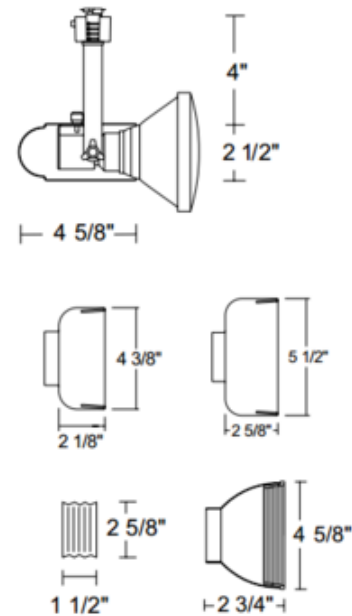

Shown in: White

COMPANY	PROJECT	FIXTURE TYPE	APPROVED BY	DATE