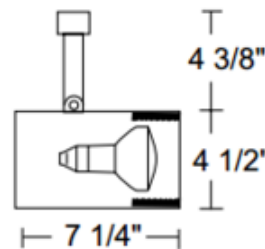

Product Number: JUN26079			
Company:		Fixture Type:	Date: Feb 23, 2018
Project:		Approved By:	

#1000TR-FLABR30-007H1-WHWH

Fax: (773) 883-6131

Phone: 866-954-4489

Address: 1718 W. Fullerton Ave. Chicago IL 60614

www.lightology.com