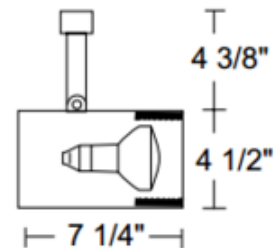

BRAND

Juno Lighting

DESCRIPTION

T315 PAR30 Flat Back Cylinder Track Fixture features a simple, sleek design that remains a very popular track light design. Deep lamp shielding reduces glare. Drawn steel housing with polycarbonate stem. Features 90 degree vertical aiming capability and 358 degree rotation. Finish available in Black. One 120 volt, 35-75 watt PAR30L or 45-75 watt BR30 medium base bulb is required, but not included. Incandescent/halogen lamp option dimmable with a standard incandescent dimmer. Consult with manufacturer for dimmer compatibility when using LED lamp. Optional optical accessories available, sold separately. UL listed. Compatible with Juno Lighting Trac-Lites 1-circuit and Trac-Master 1-circuit and 2-circuit 120 volt line voltage track systems.

SHADE COLOR	N/A
BODY FINISH	White/ White Baffle
WATTAGE	75W
DIMMER	Standard 120V
DIMENSIONS	4.5"W x 7.25"D
BULB NOT INCLUDED	
LAMP	1 x PAR30L/Medium (E26)/75W/120V Halogen 1 x PAR30L/Medium (E26)/120V LED 1 x BR30/Medium (E26)/120V Halogen 1 x BR30/Medium (E26)/120V LED