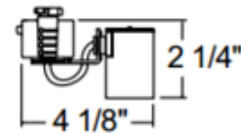

BRAND

Juno Lighting

DESCRIPTION

T359 Mini Swivel Universal Track Fixture offers a wide range of lamp options depending on the application. Porcelain socket mounted to low profile steel swivel. Features 90 degree vertical aiming capability and 358 degree rotation. Finish available in White. One 27-50 watt R20, 35-50 watt PAR20, 45-85 watt BR30, 35-75 watt PAR30, 65-120 watt BR40, or 45-250 watt PAR38 medium base lamp is required, but not included. UL listed. Compatible with Juno Lighting Trac-Lites, Trac-Master 1-circuit and Trac-Master 2-circuit 120 volt line voltage track systems.

SHADE COLOR	N/A
BODY FINISH	White
WATTAGE	250W
DIMMER	Standard 120V
DIMENSIONS	4.12"W x 2.25"H
BULB NOT INCLUDED	
LAMP	<ul style="list-style-type: none"> 1 x PAR38/Medium (E26)/250W/120V Halogen 1 x PAR38/Medium (E26)/120V LED 1 x PAR30S/Medium (E26)/120V Halogen 1 x PAR30S/Medium (E26)/120V LED 1 x BR30/Medium (E26)/120V Halogen