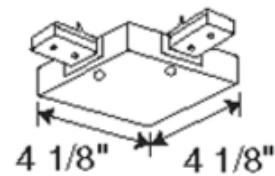

**BRAND**

Juno Lighting

**DESCRIPTION**

Trac-Master T-Bar Adjustable Joiner Feed joins two trac sections to make a 90 degree angle or straight run. Wiring compartment contains standard 1/2 inch knockouts. Feeds from above when T-bar is directly above trac. Finish in Black, White or Silver. For use with Juno Lighting Trac-Master 1-circuit 120 volt line voltage trac system.

*Shown in: White*

SHADE COLOR	N/A
BODY FINISH	White
WATTAGE	N/A
DIMMER	N/A
DIMENSIONS	4.1"W x 4.1"D
LAMP	N/A

SPEC # JUN26106

COMPANY	PROJECT	FIXTURE TYPE	APPROVED BY	DATE