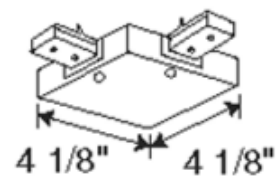

BRAND

Juno Lighting

DESCRIPTION

Trac-Master T-Bar Adjustable Joiner Feed joins two trac sections to make a 90 degree angle or straight run. Wiring compartment contains standard 1/2 inch knockouts. Feeds from above when T-bar is directly above trac. Finish in Black, White or Silver. For use with Juno Lighting Trac-Master 1-circuit 120 volt line voltage trac system.

Shown in: White

SHADE COLOR	N/A
BODY FINISH	White
WATTAGE	N/A
DIMMER	N/A
DIMENSIONS	4.1"W x 4.1"D
LAMP	N/A

SPEC # JUN26106

COMPANY	PROJECT	FIXTURE TYPE	APPROVED BY	DATE