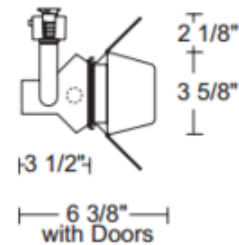

BRAND

Juno Lighting

DESCRIPTION

T366 Quartz Flood Track Fixture with Barn Doors is designed for wall wash or flood applications requiring controlled light, higher intensities and wattages. Steel housing in White finish. Features hammertone specular aluminum and protective, tempered clear glass shield. 90 degree vertical aiming capability and 358 degree rotation. One 250 watt, 120 volt T4 DC Bayonet base halogen lamp is required, but not included. UL listed. Compatible with Juno Lighting Trac-Lites, Trac-Master 1-circuit and Trac-Master 2-circuit 120 volt line voltage track systems.

SHADE COLOR	N/A
BODY FINISH	Black
WATTAGE	250W
DIMMER	Standard 120V
DIMENSIONS	3.625"W x 6.375"D
BULB NOT INCLUDED	
LAMP	1 x T4/D.C. Bayonet (BA15D)/250W/120V Halogen

SPEC # JUN26114

COMPANY	PROJECT	FIXTURE TYPE	APPROVED BY	DATE