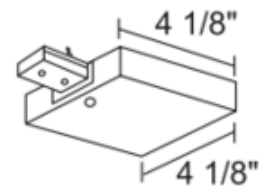

**BRAND**

Juno Lighting

**DESCRIPTION**

T36 Trac-Master T-Bar End Feed. Wiring compartment contains standard 1/2 inch knockouts. Feeds surface trac from above when T-bar is directly above trac. Finish available in Black, White or Silver. UL listed.

*Shown in: White*

<b>SHADE COLOR</b>	N/A
<b>BODY FINISH</b>	White
<b>WATTAGE</b>	N/A
<b>DIMMER</b>	N/A
<b>DIMENSIONS</b>	4.125"W x 4.125"D
<b>LAMP</b>	N/A

**SPEC #** JUN26122

COMPANY	PROJECT	FIXTURE TYPE	APPROVED BY	DATE