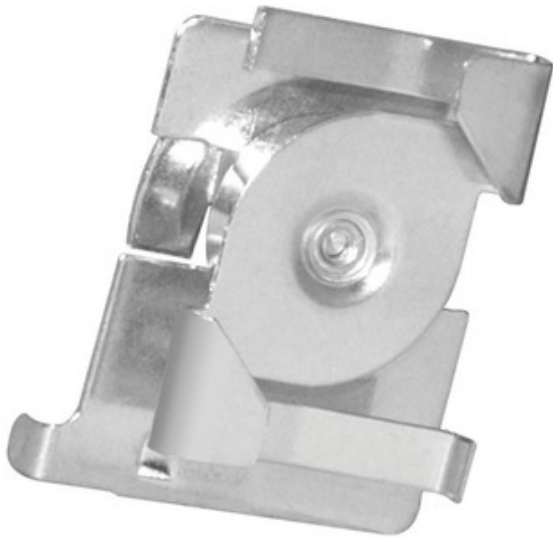

T37D Trac Master T-Bar Clip 15/16 with Spacer

Description:

T37D Trac-Master 15/16 inch T-Bar Attachment Clip is used to attach Trac-Master trac to inverted tee ceilings using flush tiles. Accommodates a comprehensive range of T-bar styles and dimensions. Use two for 2 or 4 foot track and three for 6, 8 or 12 foot track. For use with Juno Lighting Trac-Master 1-circuit and 2-circuit 120 volt line voltage trac systems.

Shown in: Aluminum

List Price: \$4.44
 Our Price: \$2.66

Shade Color: N/A
 Body Finish: Aluminum
 Lamp: N/A
 Wattage: N/A
 Dimmer: N/A
 Dimensions: N/A

Product Number: JUN26123			
Company:		Fixture Type:	Date: Feb 20, 2018
Project:		Approved By:	